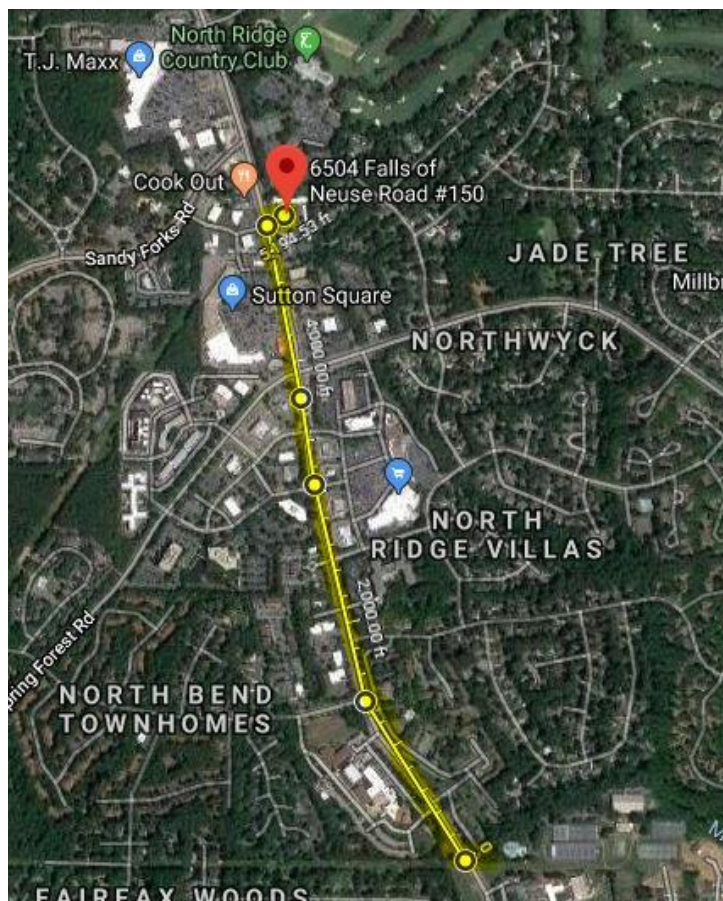

# New **RRC** Member Benefit

Looking for childcare or baby sitters?

Need somewhere safe and fun for the kids while you're playing tennis?

Raleigh Racquet Club Has a new partnership with **Giggles** drop in childcare located exactly **1 mile** north of RRC on Falls of Neuse.

Exclusive to Raleigh Racquet Club Members, receive **20% off** the hourly rate.

Members also receive **10% off** packages.

Giggles drop-in Childcare  
(919) 438-1136  
North Ridge Business Park  
6504 Falls of Neuse Rd. #150  
Raleigh, NC 27615

ADDRESS	<b>RRC</b>	PHONE
5516 Falls of Neuse Rd. Raleigh, NC 27609		Main: (919) 876-0565 Pool: (919) 871-9997